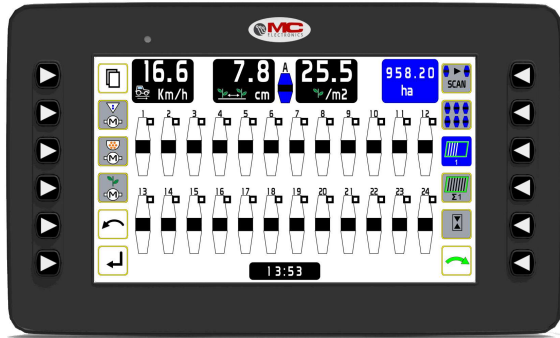

ESD SYSTEM - 16 ROWS

VT-SLIM 7"
00MON-0016

SPLIT BOX
10MOD-0004

CONNECTION TO GPS

ALTERNATOR ON THE SEEDER
BATTERY ON THE SEEDER