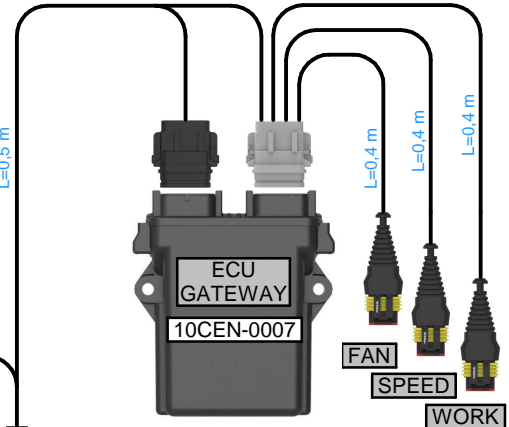

ESD SYSTEM - 16 ROWS

VT-SLIM 7"
00MON-0016

SPLIT BOX
10MOD-0004

CONNECTION TO GPS

ALTERNATOR ON THE SEEDER
BATTERY ON THE SEEDER