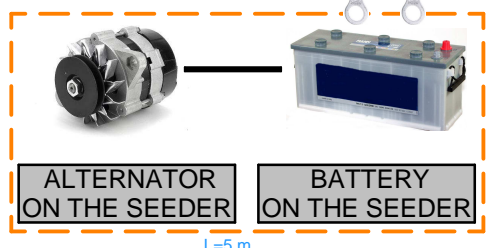

ESD SYSTEM - 16 ROWS

VT-SLIM 7"
00MON-0016

SPLIT BOX
10MOD-0004

CONNECTION TO GPS

ALTERNATOR ON THE SEEDER
BATTERY ON THE SEEDER